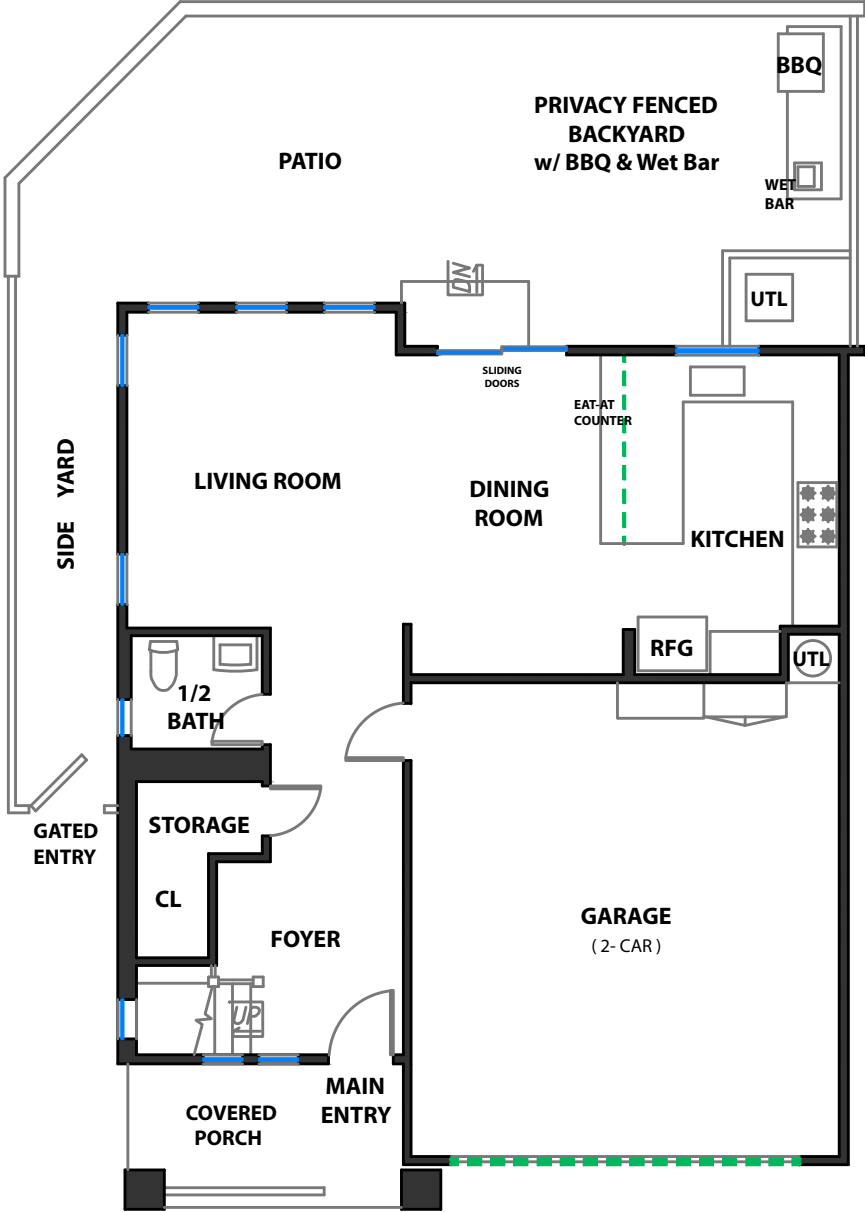

126 ELMWORTHY RANCH DRIVE

DANVILLE, CALIFORNIA

MAIN LEVEL

UPPER LEVEL

RENDERING BY OPEN HOMES PHOTOGRAPHY
ALL MEASUREMENTS ARE APPROXIMATE AND MAY NOT BE EXACT. DO NOT RELY ON THE ACCURACY
OF THIS FLOOR PLAN WHEN DETERMINING THE PRICE OF A PROPERTY OR MAKING DECISIONS
REGARDING BUYING OR SELLING OF PROPERTIES WITHOUT INDEPENDENT VERIFICATION.