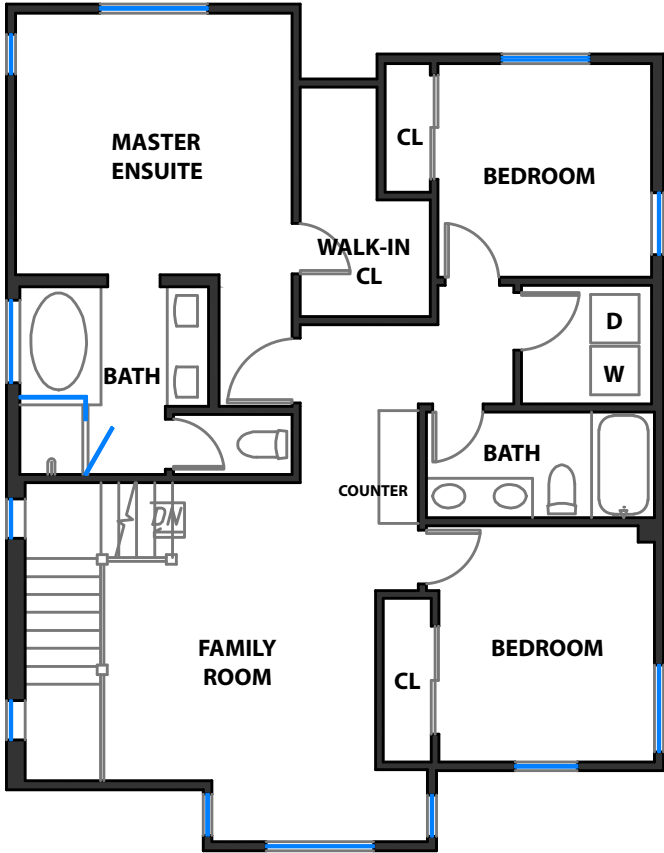

126 ELMWORTHY RANCH DRIVE

DANVILLE, CALIFORNIA

MAIN LEVEL

UPPER LEVEL

RENDERING BY OPEN HOMES PHOTOGRAPHY
ALL MEASUREMENTS ARE APPROXIMATE AND MAY NOT BE EXACT. DO NOT RELY ON THE ACCURACY
OF THIS FLOOR PLAN WHEN DETERMINING THE PRICE OF A PROPERTY OR MAKING DECISIONS
REGARDING BUYING OR SELLING OF PROPERTIES WITHOUT INDEPENDENT VERIFICATION.